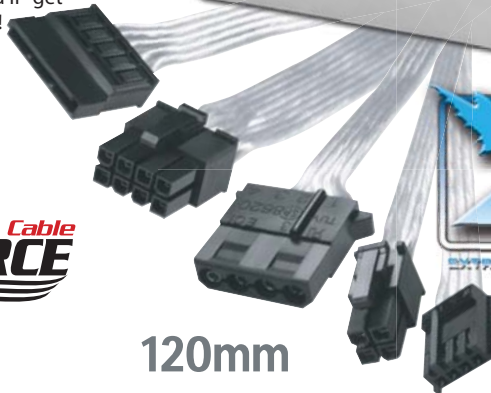

Patented Technology

120mm
Cooling Fan

OUTPUT

750Watt

Max Output Current	+5V	3.3V	+12VDC1	+12VDC2	-12VDC	+5VSB	
		28A	24A	25A	25A	0.8A	2.5A
Max Combined Wattage	160 W		600 W		9.6 W	12.5 W	
	728 W					22 W	
750 W							

Total Output Power:

750W (Full Load, Nominal Input Voltage)
Maximum 72% Efficiency

Input:

AC Input Voltage: 115V/230V
AC Input Frequency: 50-60Hz
AC Input Currents:
· 11.5A (RMS) for 115VAC input
· 6.5A (RMS) for 230VAC input